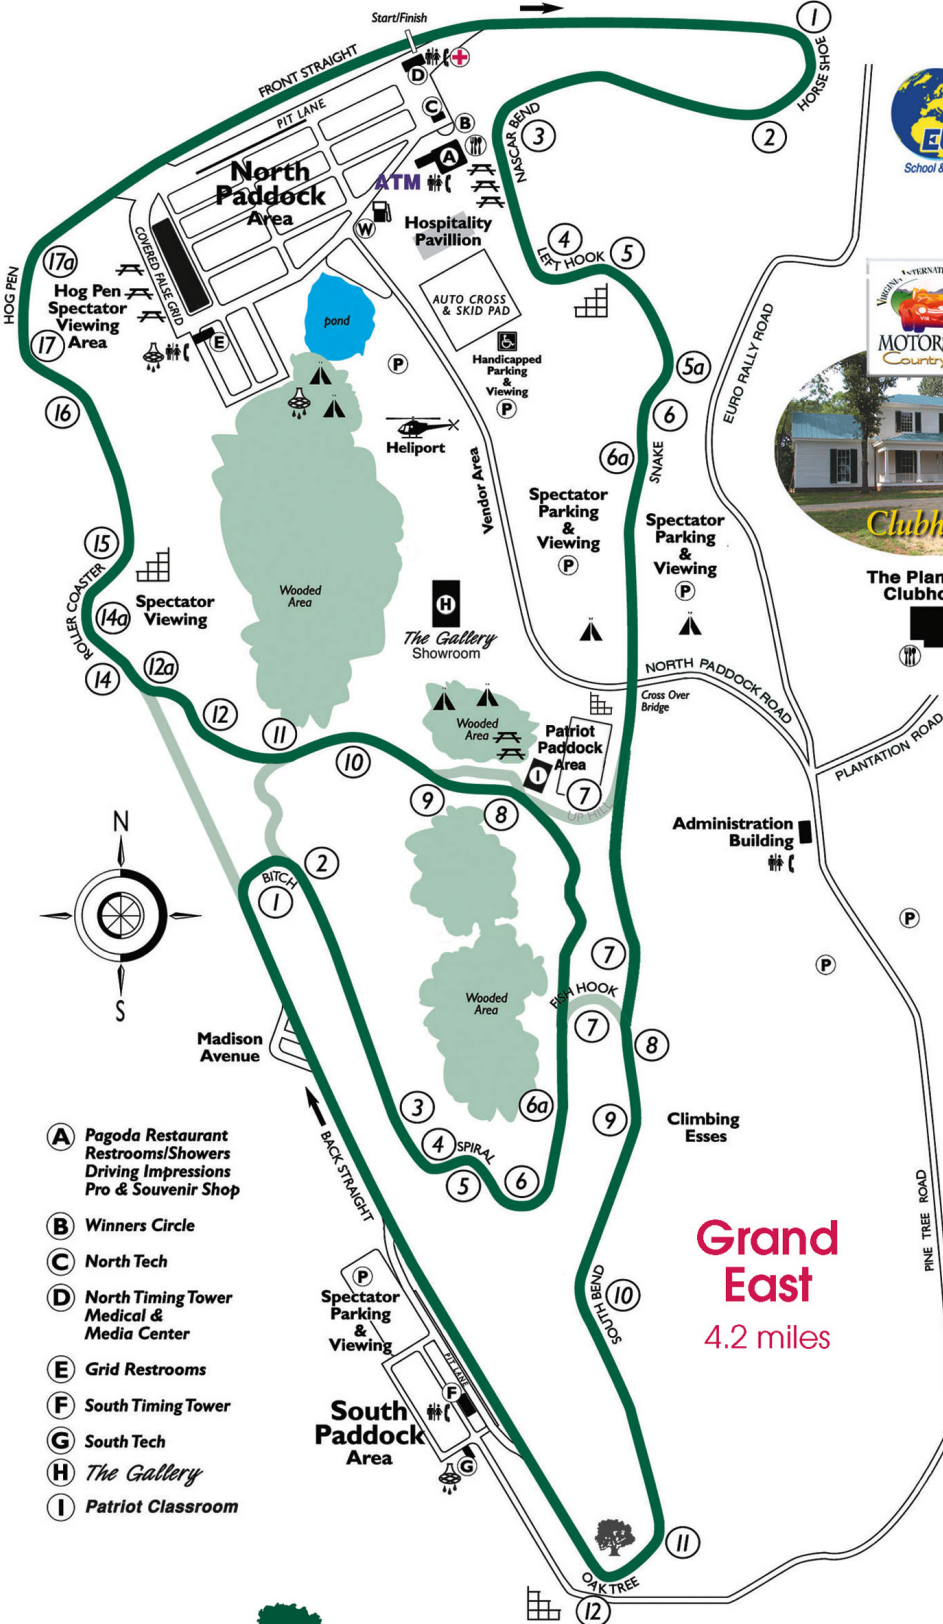

The Plantation Clubhouse

- Tennis
- Pool

- Fuel
- Restrooms
- Phones
- Food
- Parking
- Water
- First Aid
- Camping
- Picnic Tables
- Showers
- Bleacher Seating

- A** Pagoda Restaurant
Restrooms/Showers
Driving Impressions
Pro & Souvenir Shop
- B** Winners Circle
- C** North Tech
- D** North Timing Tower
Medical & Media Center
- E** Grid Restrooms
- F** South Timing Tower
- G** South Tech
- H** The Gallery
- I** Patriot Classroom

- Registration
- Raceplex™ Buildings**
- Member Garages

Grand East
4.2 miles

MAIN ENTRANCE

VIRginia International Raceway™